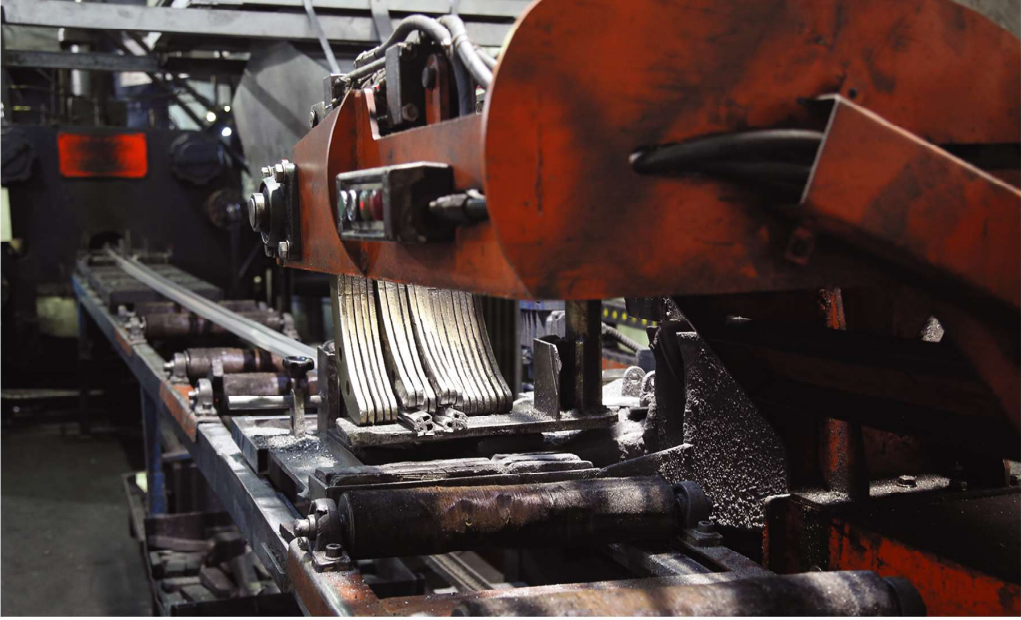

ÜRETİM
MANUFACTURE